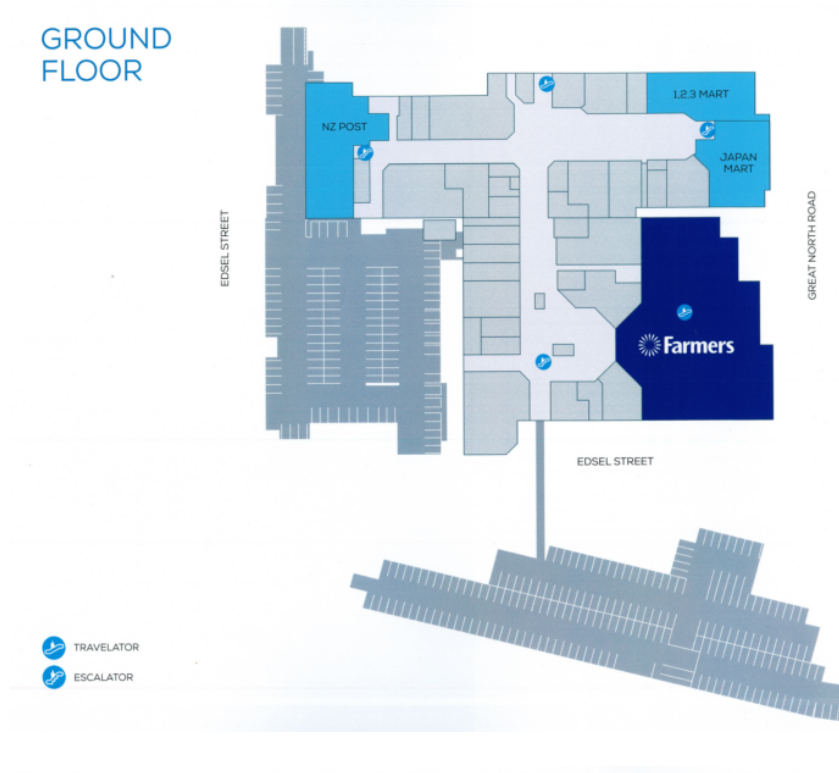

West City has exceptional street frontages to Edsel Street, Railside Avenue and Great North Road and is integrated into Henderson's main street retail strip. The Centre received excellent exposure to passing traffic and is easily accessible to the surrounding population. West City also has a potential development site along Edsel Street for future center extensions.

ANGAET
PROPERTY MANAGEMENT

ANGAET
PROPERTY MANAGEMENT

ANGAET
PROPERTY MANAGEMENT

CENTRE LAYOUT PLAN

ANGAET
PROPERTY MANAGEMENT

ANGAET
PROPERTY MANAGEMENT

TENANT LIST

M100	Farmers	S232	Jebs
S101	Supersave	S233	Health 2000
S102	NZ Post	S234	OPSM
S104	Quick Mart	S235	Professional
S105	Giftworld	S236	Autograph
S107	Life Pharmacy Henderson	S237	Hush Puppies
S108	Looksmart Alterations	S238	Hallensteins
S109	EB Games	S239	Digital Mobile
S111	Lotsa Goodies	S240	Smiggle #E20
S113	A Beauty Room	S241	Mirrou
S115	Chatters Café	S242	Overland Footwear
S116	Jay Jays	S243	Beauty Club
S118	2 Degrees West City	FC249	Flames
S119	Goodness Therapy	FC250	Texas Chicken
S128	The No. 1 Mart	FC251	Mozaic
S131	The 123 Mart	FC252	McDonalds
S133	Japan Mart	FC253	Dim Sum King
S135	Mighty Dollar Store	FC255	Mad Mex
S136	Mister Mini	FC256	Shamiana
S140	Eureka	FC257	Wok Wok
S142	All Out Customs	K257	New Zealand Natural
S143	ANZ Bank	FC258	Matsu Sushi
S152	Shahnaz Husain	S259	Stewart Dawsons
S153/4	Rodney Wayne	S260	Emma Rose
S155/156	ASB Bank	S261	Strandbags