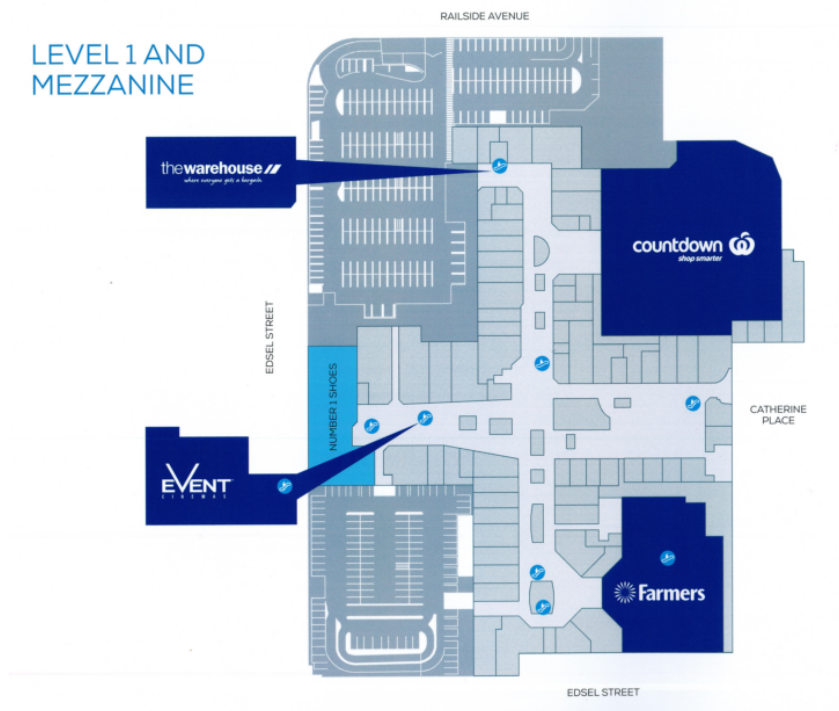

West City has exceptional street frontages to Edsel Street, Railside Avenue and Great North Road and is integrated into Henderson's main street retail strip. The Centre received excellent exposure to passing traffic and is easily accessible to the surrounding population. West City also has a potential development site along Edsel Street for future center extensions.

The Major tenants at West City Shopping Centre are a Farmers, The Warehouse, Countdown and Event Cinemas with 5 Mini Majors and 125 Specialty stores making up this impressive Centre. The Centre provides convenient split-level parking with internal access ramps to the upper level carpark with in excess of 1,492 vehicles.

ANGAET
PROPERTY MANAGEMENT

ANGAET
PROPERTY MANAGEMENT

ANGAET
PROPERTY MANAGEMENT

CENTRE LAYOUT PLAN

ANGAET
PROPERTY MANAGEMENT

ANGAET
PROPERTY MANAGEMENT

TENANT LIST

M100	Farmers	S232	Jebs
S101	Supersave	S233	Health 2000
S102	NZ Post	S234	OPSM
S104	Quick Mart	S235	Professional
S105	Giftworld	S236	Autograph
S107	Life Pharmacy Henderson	S237	Hush Puppies
S108	Looksmart Alterations	S238	Hallensteins
S109	EB Games	S239	Digital Mobile
S111	Lotsa Goodies	S240	Smiggle #E20
S113	A Beauty Room	S241	Mirrou
S115	Chatters Café	S242	Overland Footwear
S116	Jay Jays	S243	Beauty Club
S118	2 Degrees West City	FC249	Flames
S119	Goodness Therapy	FC250	Texas Chicken
S128	The No. 1 Mart	FC251	Mozaic
S131	The 123 Mart	FC252	McDonalds
S133	Japan Mart	FC253	Dim Sum King
S135	Mighty Dollar Store	FC255	Mad Mex
S136	Mister Mini	FC256	Shamiana
S140	Eureka	FC257	Wok Wok
S142	All Out Customs	K257	New Zealand Natural
S143	ANZ Bank	FC258	Matsu Sushi
S152	Shahnaz Husain	S259	Stewart Dawsons
S153/4	Rodney Wayne	S260	Emma Rose
S155/156	ASB Bank	S261	Strandbags